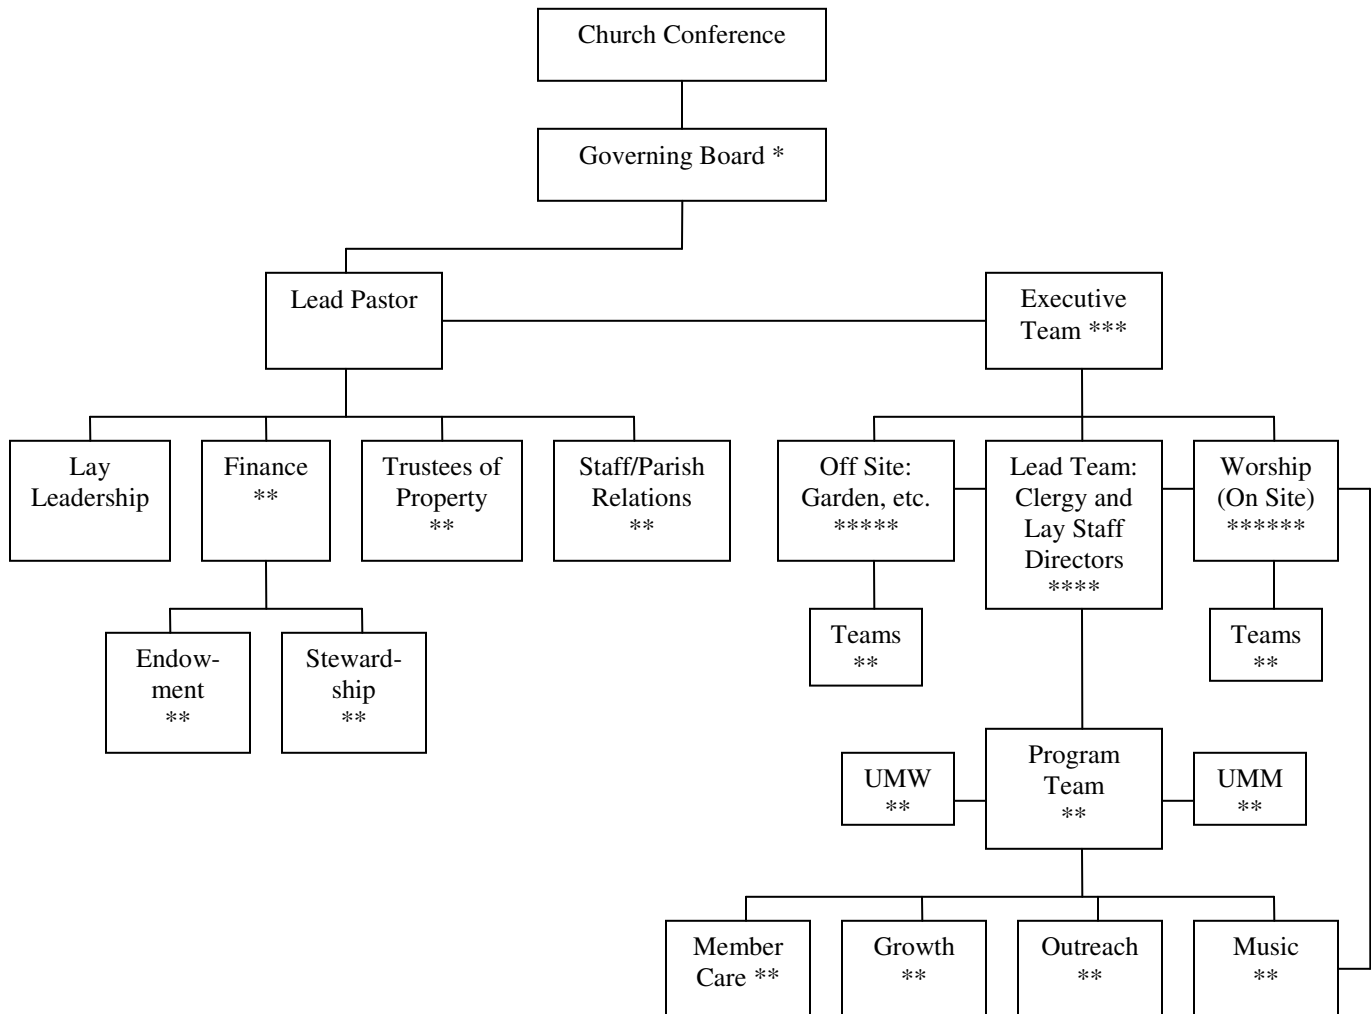

St. Luke's United Methodist Church

ORGANIZATION CHART

(5/7/08)

- * 13 members: 12 lay persons and lead pastor, with lay leader as initial chair (currently a Study Team composed of 8 members)
- ** lay person as chair
- *** 4 members: lead pastor, garden pastor, lay staff supervisor, associate clergy supervisor
- **** 13 members: 7 clergy, 5 lay staff directors, 1 assistant to lead pastor, with lay staff supervisor and associate clergy supervisor as co-chairs
- ***** garden pastor as chair
- ***** 7 clergy, director of music, with lead pastor as chair (providing oversight for all services of worship on site)