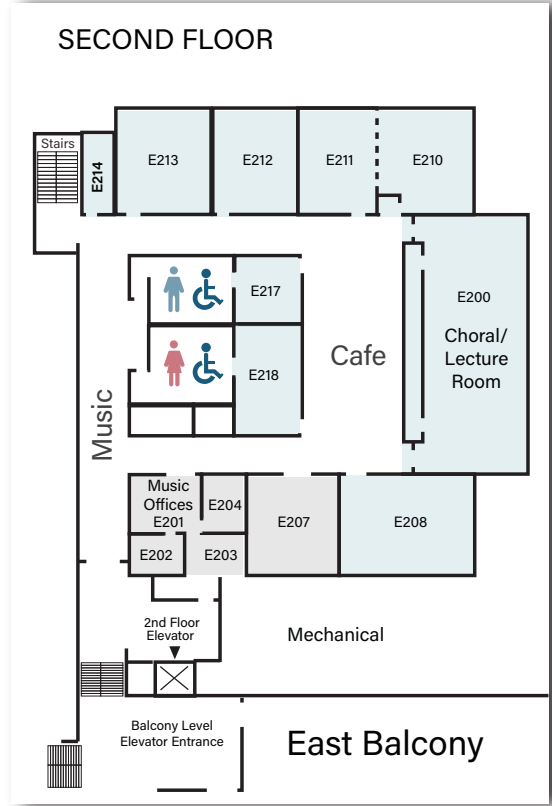

FINDING YOUR WAY AROUND ST. LUKE'S

GROUND FLOOR

SECOND FLOOR

Key to Graphics Symbols

- Main Entrances
- Public Entrances
- Women's Rest Room
- Men's Rest Room
- Handicap Access

100 West 86th Street
 Indianapolis, Indiana 46260
 Phone 317-846-3404 • Fax 317-844-1034
 stlukesumc.com

Main Driveway Entrance from 86th Street