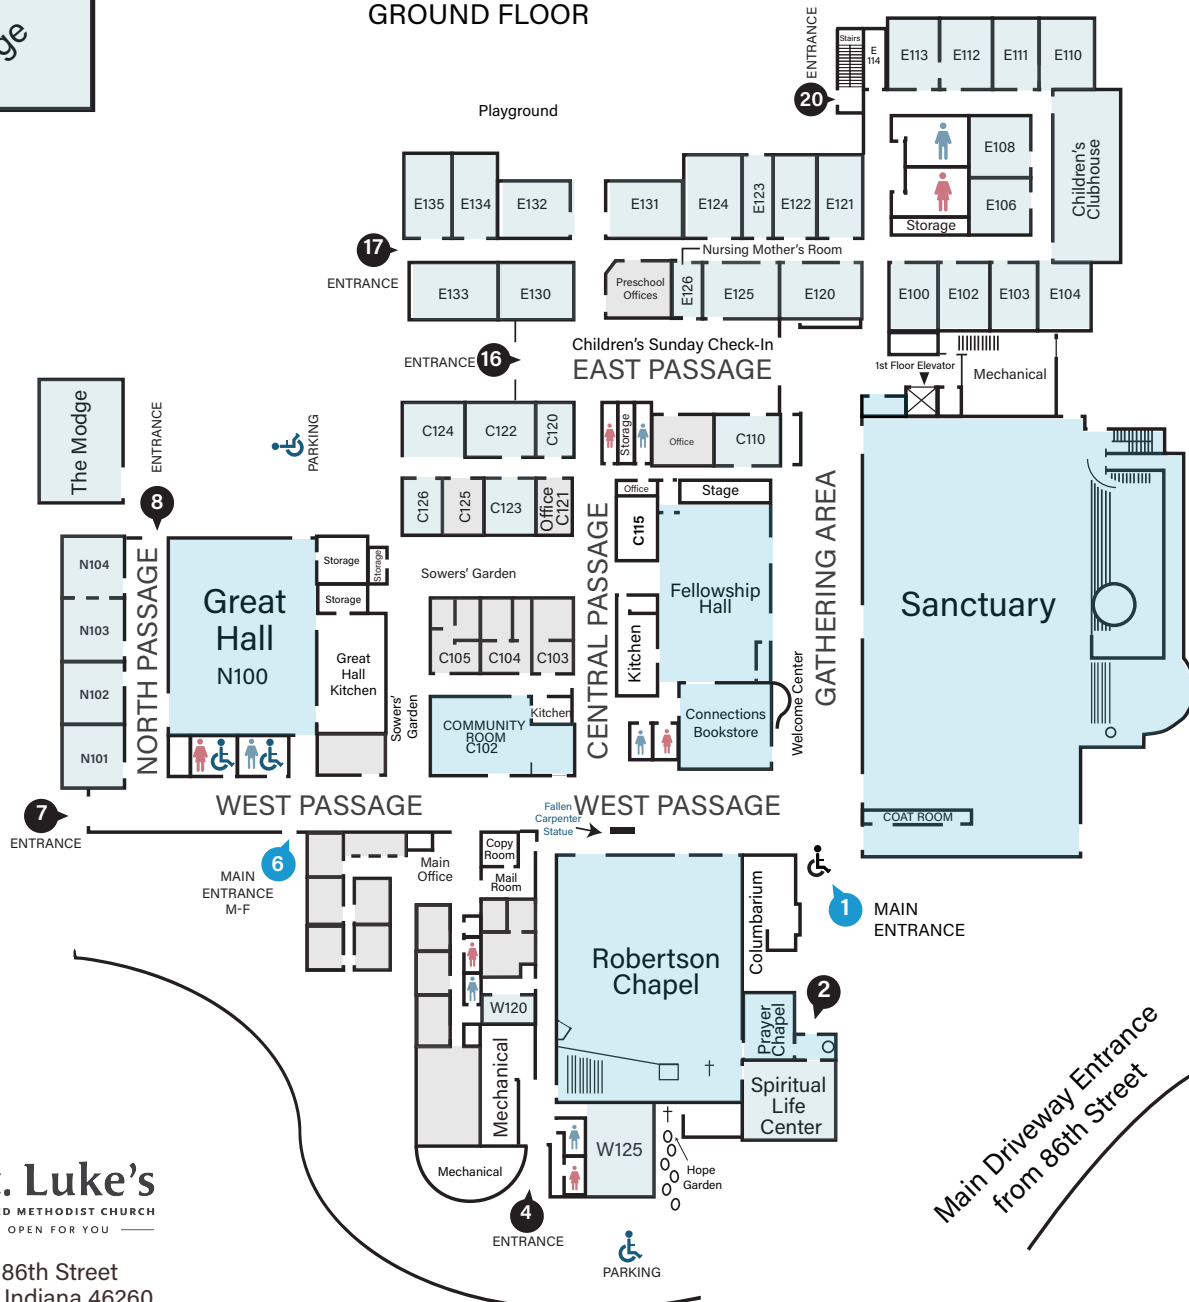

FINDING YOUR WAY AROUND ST. LUKE'S

GROUND FLOOR

SECOND FLOOR

Key to Graphics Symbols

- Main Entrances
- Public Entrances
- Women's Rest Room
- Men's Rest Room
- Handicap Access

100 West 86th Street
 Indianapolis, Indiana 46260
 Phone 317-846-3404 • Fax 317-844-1034
 stlukesumc.com

Main Driveway Entrance from 86th Street